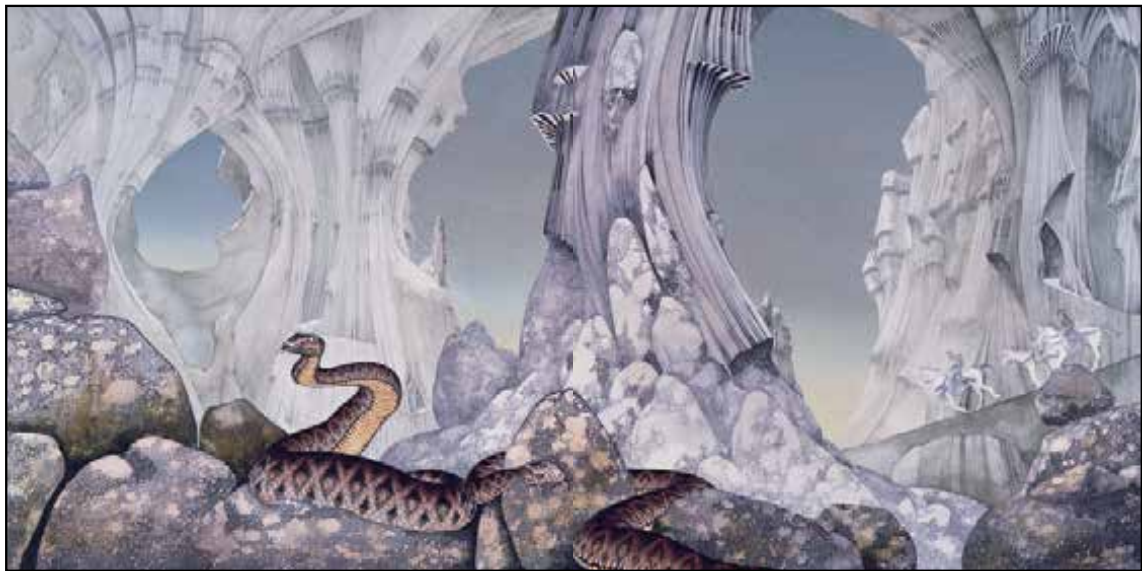

ROGER DEAN
"SPACE NEEDLE" 1996
ACRYLIC ON BOARD
48 X 28 IN.
INQUIRE FOR PRICING

ROGER DEAN

"RELAYER / THE GATES OF DELIRIUM" 1973

WATERCOLOR, INK, AND ACRYLIC ON PAPER, ON BOARD

26 X 13 IN.

INQUIRE FOR PRICING